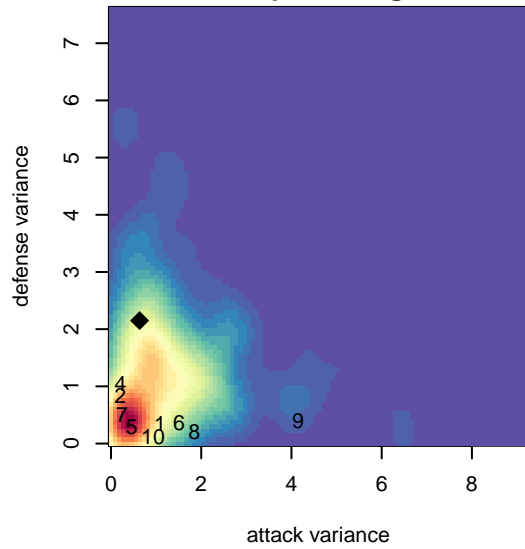

# Sunnyvale Alliance SC Red G00

, CAN  
G00 total strength=1631  
attack=37.95 defense=8.38

alt names used:  
SUNNYVALE ALLIANCE SC 00G RED

Venues played:  
2016 FWRL CAN CRL U17

attack and defense variance (black dot)  
relative to other teams  
and top 10 in region

Performance relative to 13 month average

Distribution of opponents  
 Red = Lose zone, Blue = Win zone, Green = Even  
 Black line separates win/lose zones

lot. A=Neither has attack advantage, B=Opponent has both attack and defense advantage, C=Opponent has both attack and defense disadvantage, D=Both have