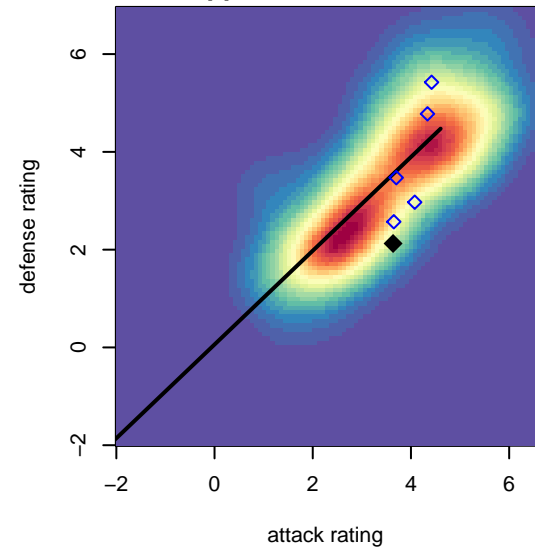

# Sunnyvale Alliance SC Red G00

, CAN  
G00 total strength=1631  
attack=37.95 defense=8.38

alt names used:  
SUNNYVALE ALLIANCE SC 00G RED

Venues played:  
2016 FWRL CAN CRL U17

attack and defense variance (black dot)  
relative to other teams  
and top 10 in region

attack and defense rating  
relative to others at age  
and all opponents in last 13 months

attack and defense rating  
relative to others at age  
and all opponents in last 13 months

Performance relative to 13 month average

Performance relative to 13 month average

Distribution of opponents  
 Red = Lose zone, Blue = Win zone, Green = Even  
 Black line separates win/lose zones

lot. A=Neither has attack advantage, B=Opponent has both attack and defense advantage, C=Opponent has both attack and defense disadvantage, D=Both have