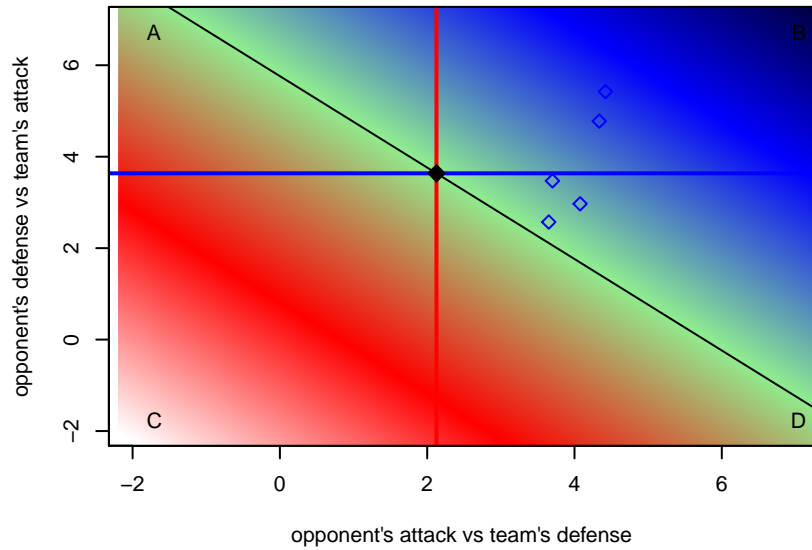

# Sunnyvale Alliance SC Red G00

, CAN  
G00 total strength=1631  
attack=37.95 defense=8.38

alt names used:  
SUNNYVALE ALLIANCE SC 00G RED

Venues played:  
2016 FWRL CAN CRL U17

attack and defense variance (black dot)  
relative to other teams  
and top 10 in region

attack and defense rating  
relative to others at age  
and all opponents in last 13 months

attack and defense rating  
relative to others at age  
and all opponents in last 13 months

Performance relative to 13 month average

Performance relative to 13 month average

Distribution of opponents  
 Red = Lose zone, Blue = Win zone, Green = Even  
 Black line separates win/lose zones

lot. A=Neither has attack advantage, B=Opponent has both attack and defense advantage, C=Opponent has both attack and defense disadvantage, D=Both have