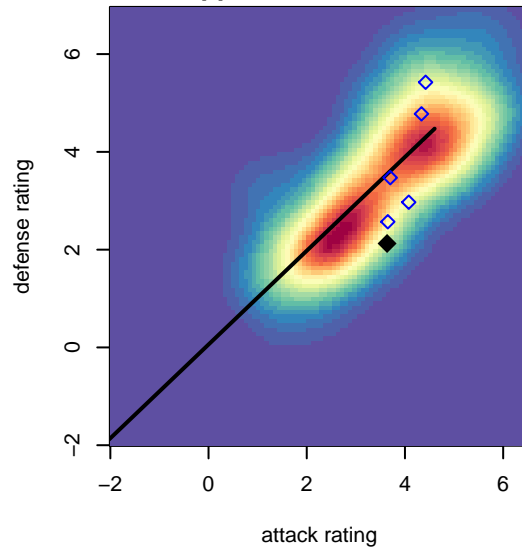

# Sunnyvale Alliance SC Red G00

, CAN  
G00 total strength=1631  
attack=37.95 defense=8.38

alt names used:  
SUNNYVALE ALLIANCE SC 00G RED

Venues played:  
2016 FWRL CAN CRL U17

attack and defense variance (black dot)  
relative to other teams  
and top 10 in region

attack and defense rating  
relative to others at age  
and all opponents in last 13 months

attack and defense rating  
relative to others at age  
and all opponents in last 13 months

Performance relative to 13 month average

Performance relative to 13 month average

Distribution of opponents  
 Red = Lose zone, Blue = Win zone, Green = Even  
 Black line separates win/lose zones

lot. A=Neither has attack advantage, B=Opponent has both attack and defense advantage, C=Opponent has both attack and defense disadvantage, D=Both have